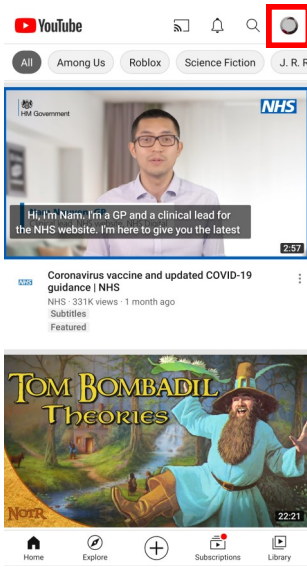

# YouTube App Restricted Mode

Want to know how to keep in control when your child goes on YouTube? Here is how you do it....

- ◆ Open the YouTube app and click on the Profile picture in the top corner.
  - ◆ Tap the **Settings** option
  - ◆ Tap on **General**
  - ◆ Scroll down until you see **Restricted Mode** and tap on it
- This will limit access to inappropriate content but at present cannot be locked so be aware that children can turn it off. Alternatively you can use the YouTube Kids App instead**