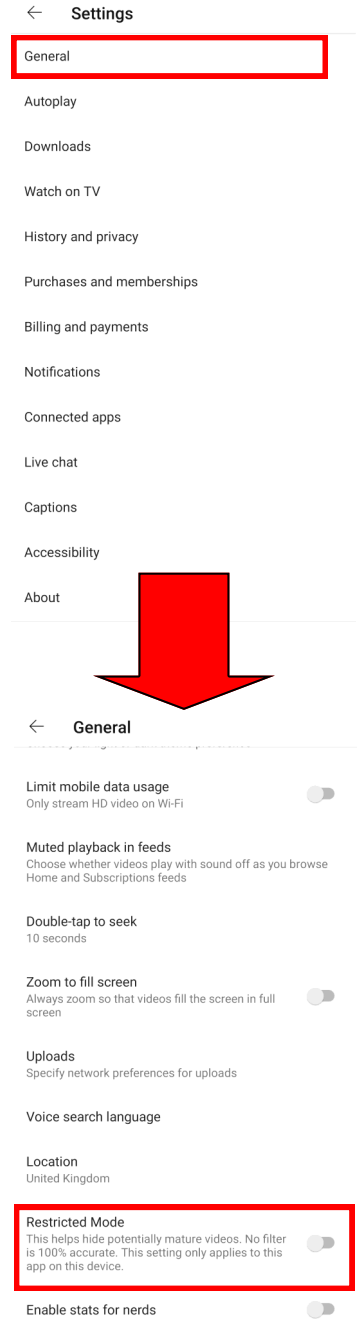

# YouTube App Restricted Mode

Want to know how to keep in control when your child goes on YouTube? Here is how you do it....

- ◆ Open the YouTube app and click on the Profile picture in the top corner.
  - ◆ Tap the **Settings** option
  - ◆ Tap on **General**
  - ◆ Scroll down until you see **Restricted Mode** and tap on it
- This will limit access to inappropriate content but at present cannot be locked so be aware that children can turn it off. Alternatively you can use the YouTube Kids App instead**