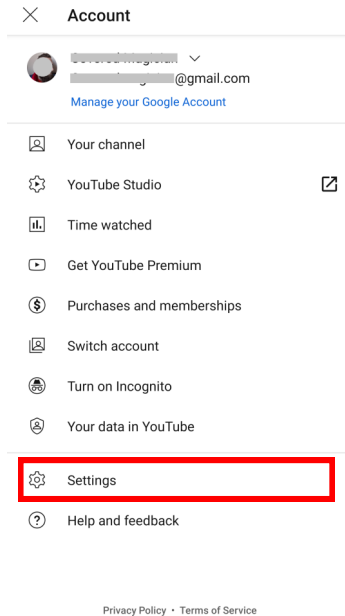

# YouTube App Restricted Mode

Want to know how to keep in control when your child goes on YouTube? Here is how you do it....

- ◆ Open the YouTube app and click on the Profile picture in the top corner.
  - ◆ Tap the **Settings** option
  - ◆ Tap on **General**
  - ◆ Scroll down until you see **Restricted Mode** and tap on it
- This will limit access to inappropriate content but at present cannot be locked so be aware that children can turn it off. Alternatively you can use the YouTube Kids App instead**